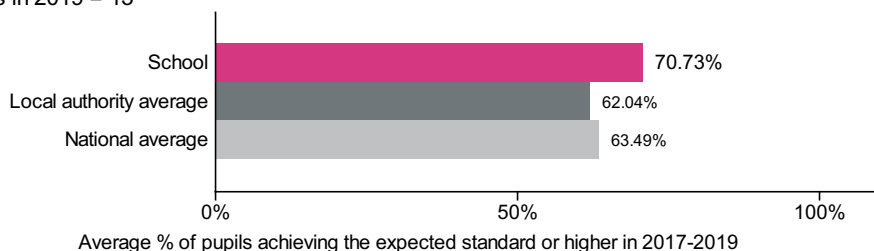

St Nicholas Church of England Primary School, Porton (URN: 126404)

Key stage 2 three year average

This is provisional data for 2018/19. CLA data is not currently available, so we are not publishing breakdowns of data such as disadvantaged which appeared previously. This information will be included in the revised release.

Also, any amendments made to this school's data will be reflected when we re-publish the data in a few months. National and local authority benchmarks may also change. Until these changes take effect, you may see differences between data on ASP and Compare school and college performance.

Percentage of pupils achieving expected standard in reading, writing and maths, 2017-2019

Number of pupils in 2017 = 15
Number of pupils in 2018 = 13
Number of pupils in 2019 = 13