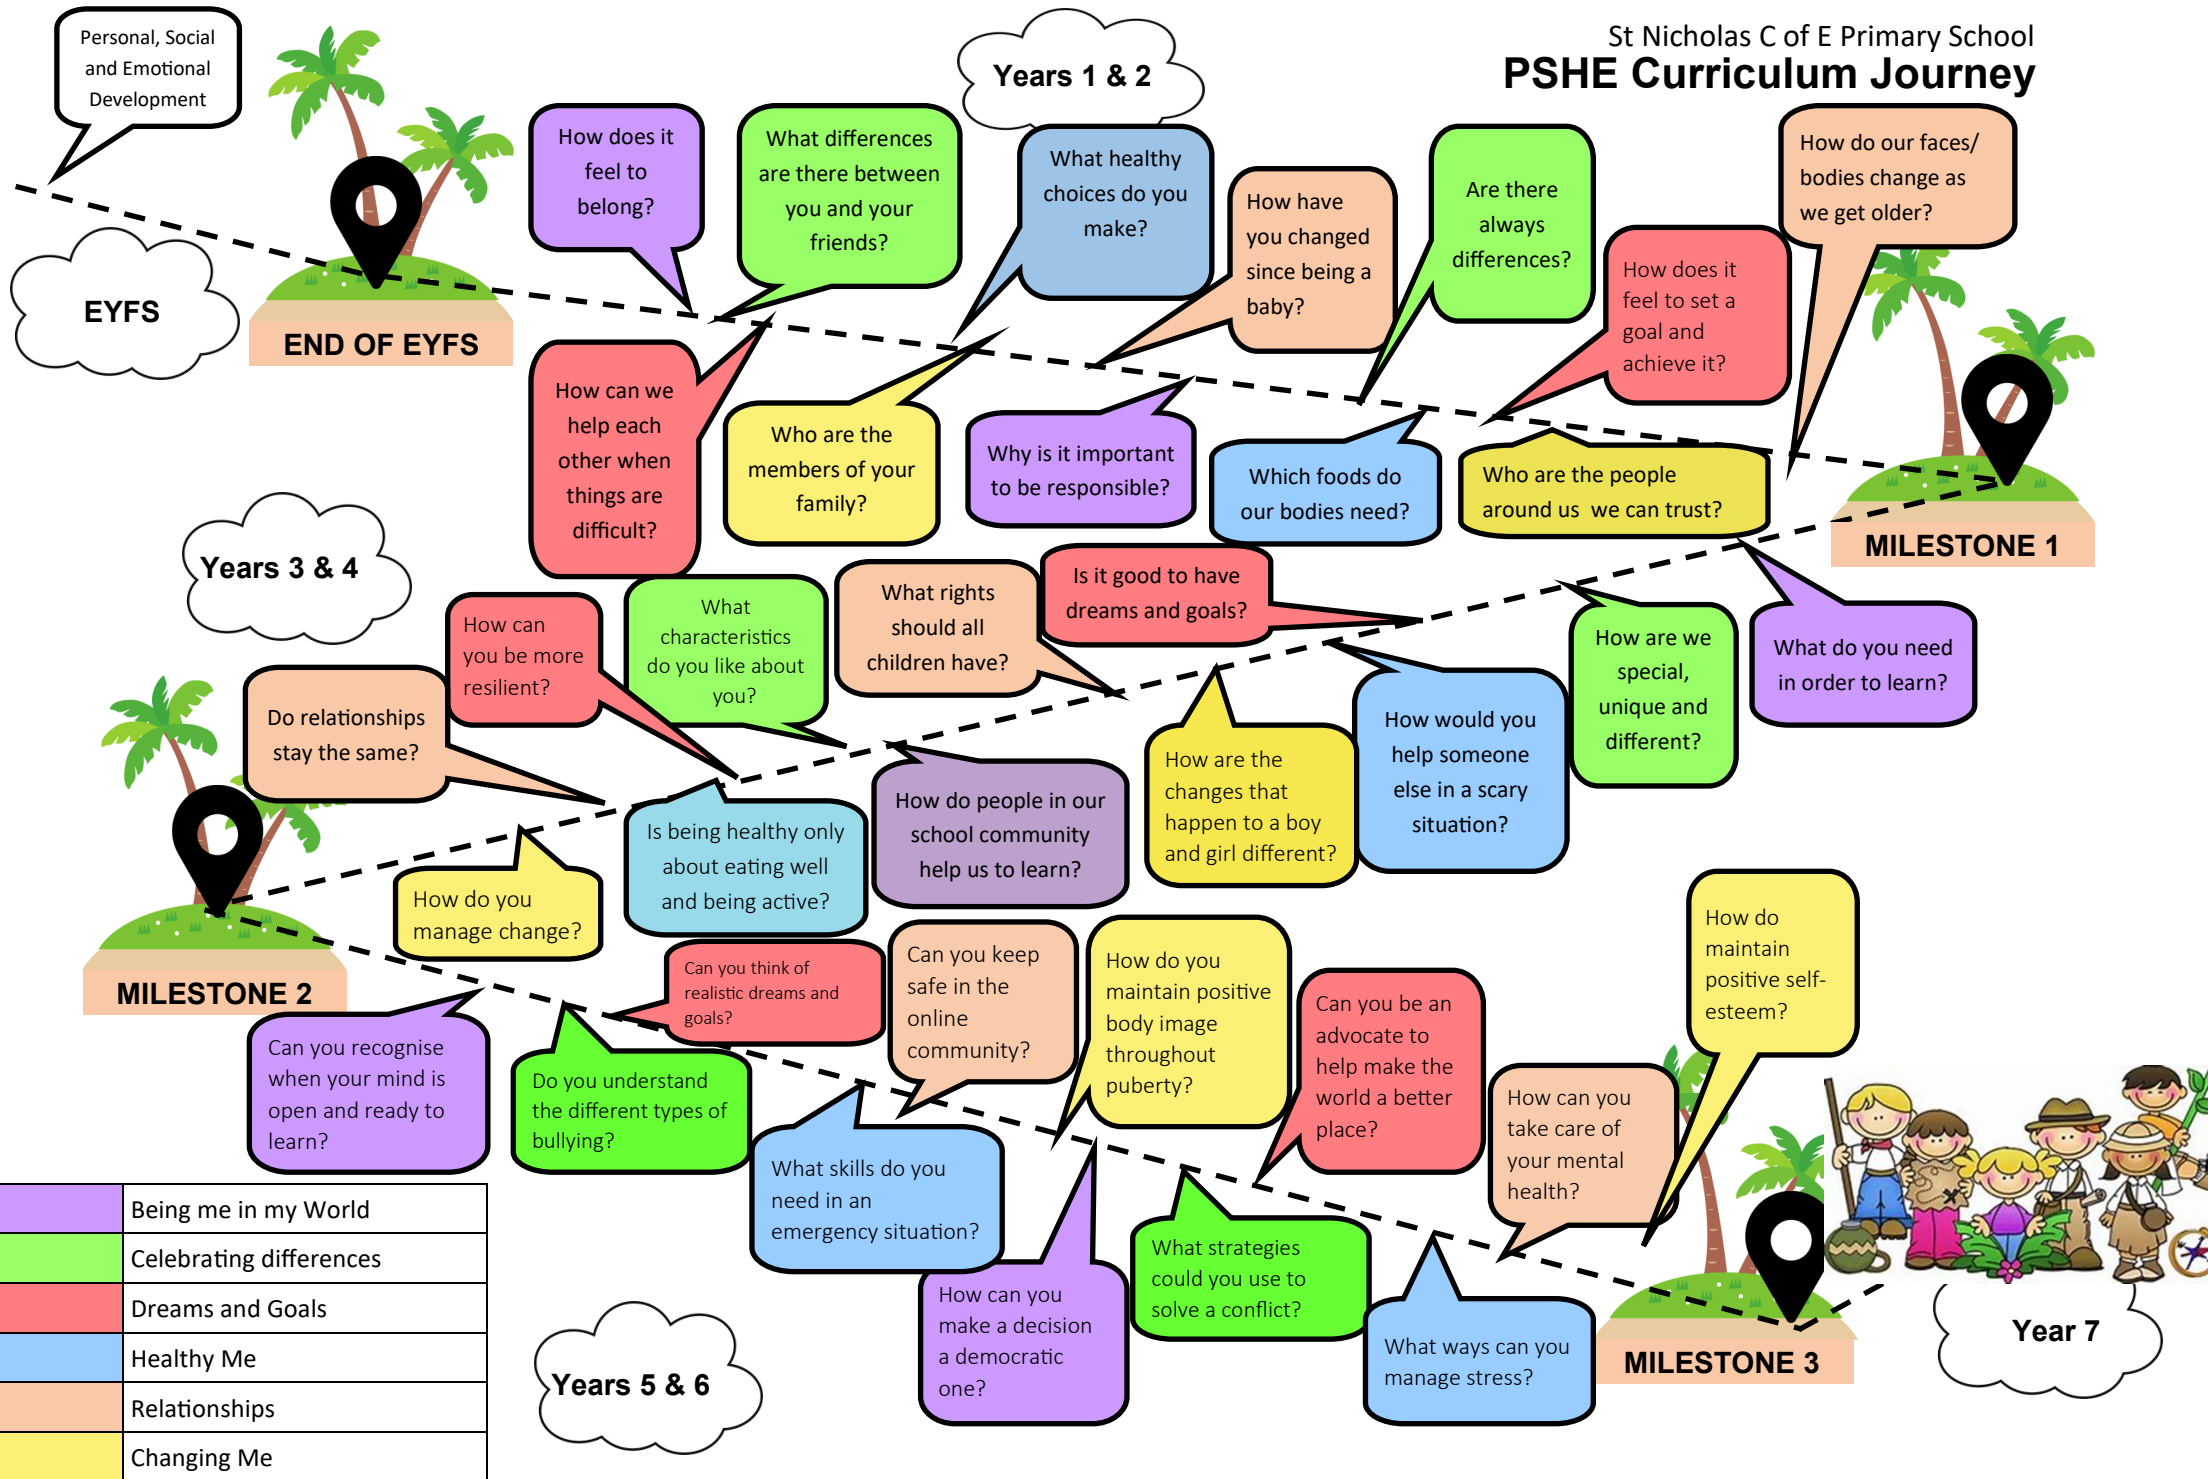

St Nicholas C of E Primary School
PSHE Curriculum Journey

	Being me in my World
	Celebrating differences
	Dreams and Goals
	Healthy Me
	Relationships
	Changing Me